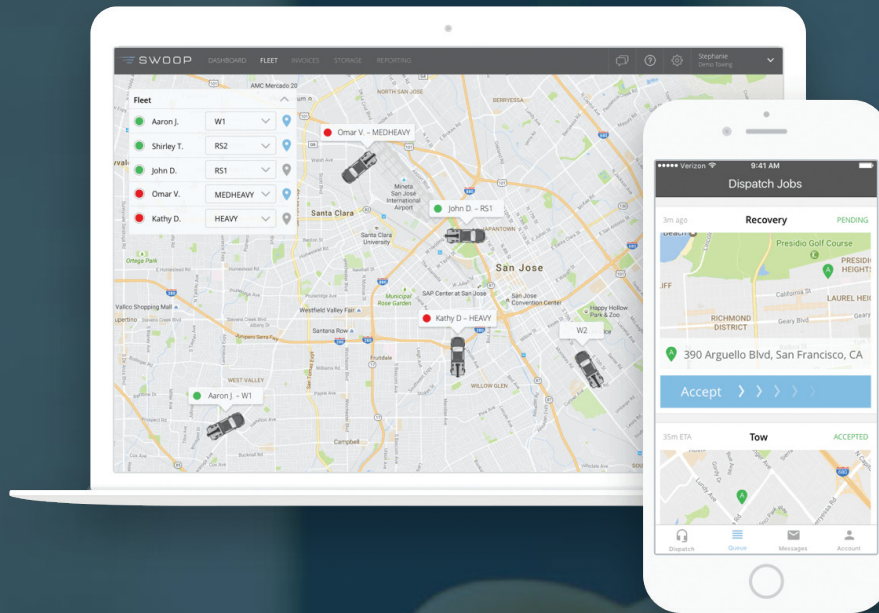

# SWOOP

## Powerful software to manage your towing business

Go paperless, provide amazing customer experiences, and reduce administrative costs.

Dispatching  
without the  
headache

Powerful  
mobile app for  
your drivers